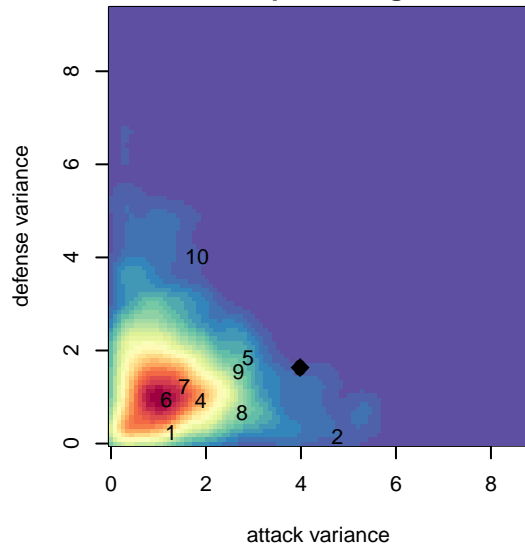

Spokane Sounders A G01

Spokane SC Shadow
Spokane, WA
G01 total strength=2057
attack=82.79 defense=73.25
fall league = RCL G01 Div 1

alt names used:

Venues played:
2017 RCL G01 Div 1
2017 Timbers Winter Showcase 2001 FWRL U
2017 PacNW Winter Classic FWRL G01

Spokane Sounders A G01
Dots are actual minus expected GF (blue circles) and GA (red triangles).
Blue line is smoothed change in attack strength. Red is smoothed change in defense strength.

**attack and defense variance (black dot)
relative to other teams
and top 10 in region**