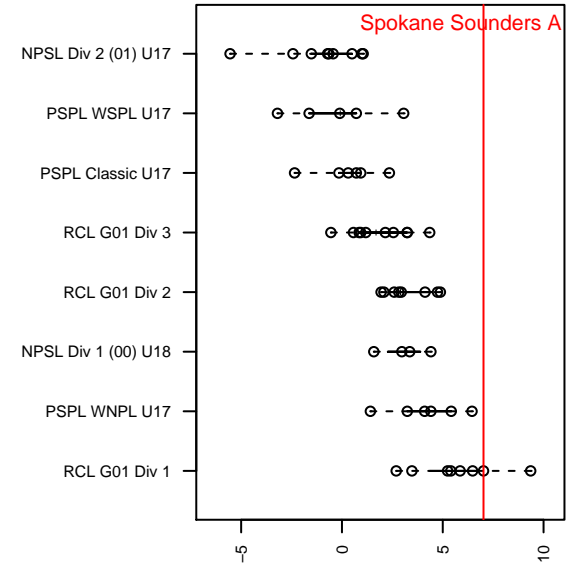

**attack and defense rating
relative to others at age
and all opponents in last 13 months**